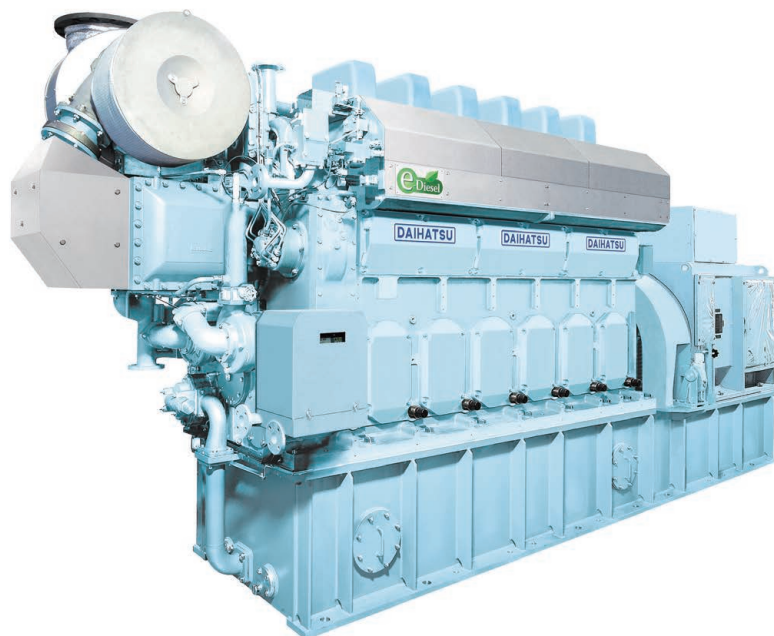

No.  
3

**DAIHATSU**

## Product

DK series, DC series, DE series

**DK series ( 580-6370kWe )**

**DC series ( 465-7700kWe )**

**DE series ( 360-1425kWe )**

- Reliability and durability
- Compact, light weight
- Environment - friendly
- Lower operating costs