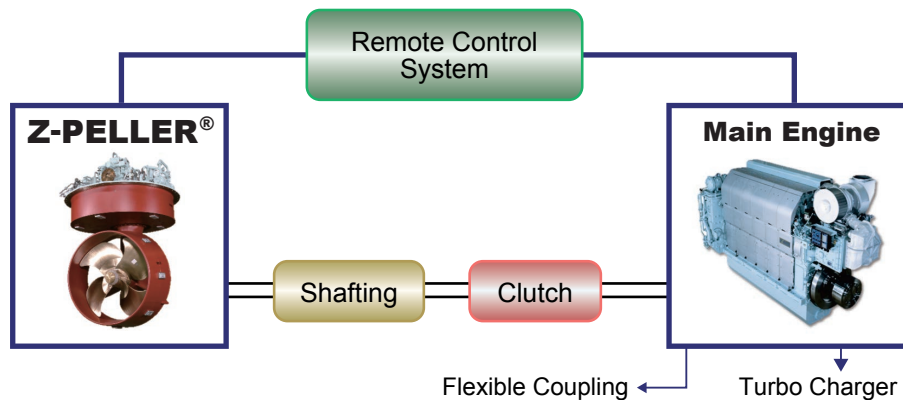

AHTS	PSV	FPSO	Drill Ship	Semi-sub
▶	▶	▶	▶	▶

Product

Azimuth Thruster

Output 735kWm to 3089kWm per unit
360 Degrees Steerable Azimuth Thruster (FPP/CPP), NIIGATA
"Z-PELLER®"

After-sales service

<https://www.ihi.co.jp/ips/english/afterservice.html>

Record

Tug, Offshore Support Vessel, Work Boat, Ferry

Package

Azimuth Thruster Propulsion Package

"Main Engine + Shafting + Z-PELLER® + Remote Control System"

Diesel Electric Azimuth Propulsion Package

"Generator Sets + Diesel Electric Drive Z-PELLER®"