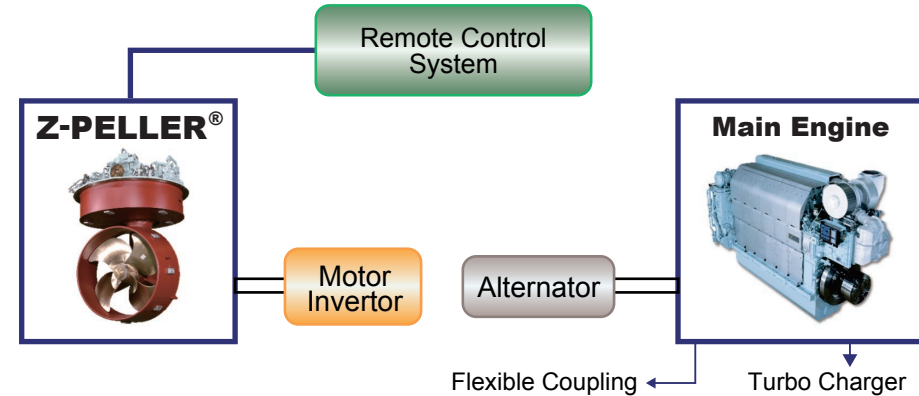

AHTS	PSV	FPSO	Drill Ship	Semi-sub
▶	▶	▶	▶	▶

Product

Azimuth Thruster

Output 735kWm to 3089kWm per unit
360 Degrees Steerable Azimuth Thruster (FPP/CPP), NIIGATA
"Z-PELLER®"

After-sales service

<https://www.ihi.co.jp/ips/english/afterservice.html>

Record

Tug, Offshore Support Vessel, Work Boat, Ferry

Package

Azimuth Thruster Propulsion Package

"Main Engine + Shafting + Z-PELLER® + Remote Control System"

Diesel Electric Azimuth Propulsion Package

"Generator Sets + Diesel Electric Drive Z-PELLER®"